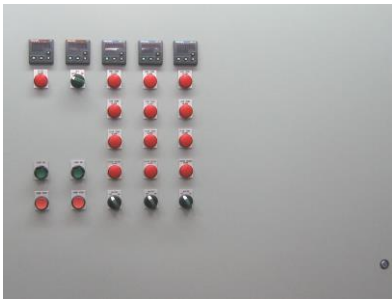

Custom Control Panels

Control Panels that are designed and constructed specifically for an application can be a significant investment. Choosing control panels that have a reputation for long term reliability will protect your investment. Here are some of the features of Complete Controls custom panels:

- Enclosures are designed and manufactured to match environmental hazards that are encountered during operation
- Internal racks, wiring harness, instruments and controllers are securely mounted for maximum protection, ventilation and stability
- Designed and built to efficiently utilize available floor space and access requirements
- External controls and monitors are ergonomically designed for easy access and operation

Each control panel we build is carefully engineered and manufactured with the highest quality components then fully tested to assure it meets specifications before it leaves our door. Our control panels are ready to go to work as soon as they are installed.

We provide ongoing support and training that insures your control panels perform to the highest standards far into the future.

Control Panels from Complete Controls...

State of the Art – Fully Tested

Dependable – Rugged – Cost Effective

Complete Controls, Inc

3923 Option Pass
Fort Wayne, Indiana 46818
Ph: 260/489-0852 Fax: 260/489-0853